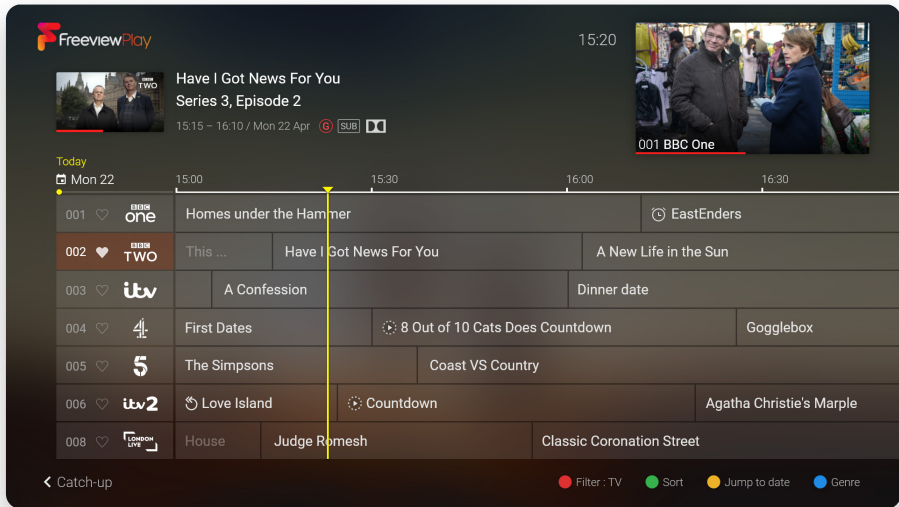

Catch up straight from the TV Guide

Scroll back 7 days, just in case you missed anything

Use the **GUIDE** button on your remote to access this screen

7 day TV Guide

Jump to a future day to see what's showing up to 7 days in advance.

Catch up

- ⚙️ This programme is available on demand
- 🕒 Watch from the start of the programme

Filter & Sort

Use the interactive colour buttons on your remote to filter and sort channels according to your preference.

Set Recordings & Reminders

Set a quick recording/reminder for a future programme using the remote.