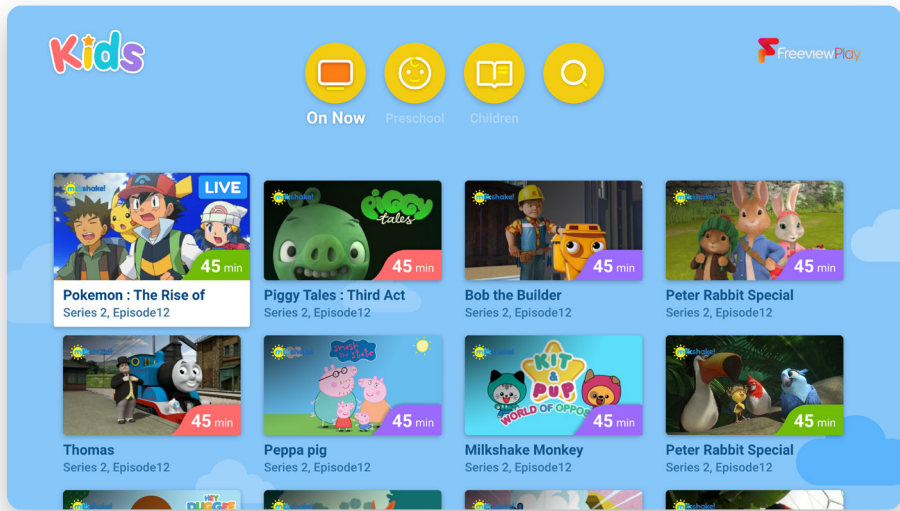

## Filter & Sort

Use the interactive colour buttons on your remote to filter and sort channels according to your preference.

# Something for the little ones

Loaded with your kids favourite tv shows

Use the **Kids** button on your remote to access this screen