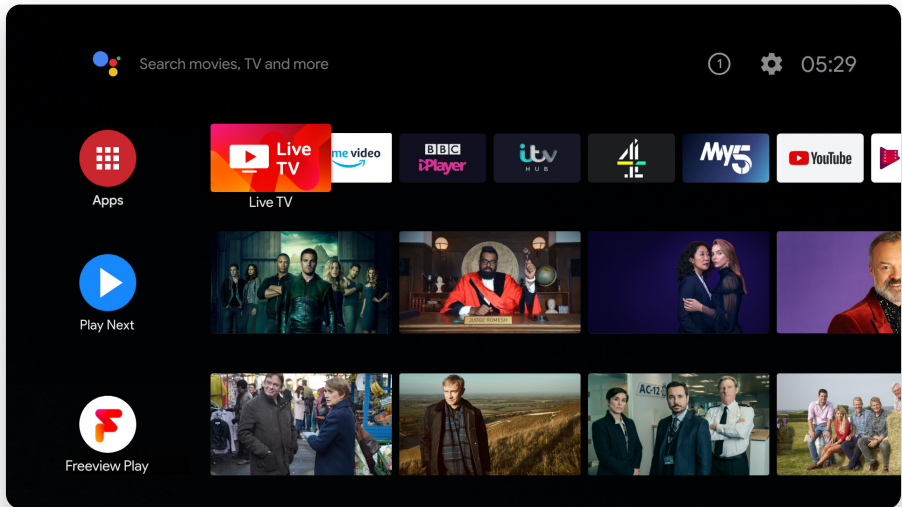

# AndroidTV™ Home

All your favourites, at a glance

Use the  button on your remote to access this screen