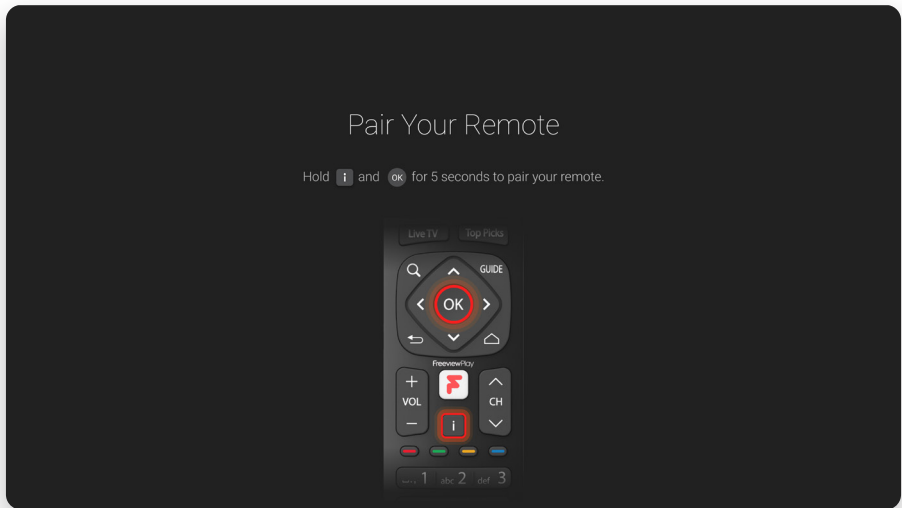

# Getting to know your remote

Designed for you to get things done quicker

\*Please refer to the manual available online for further details.

# Remote Control Setup

Pairing your remote via Bluetooth for the first time