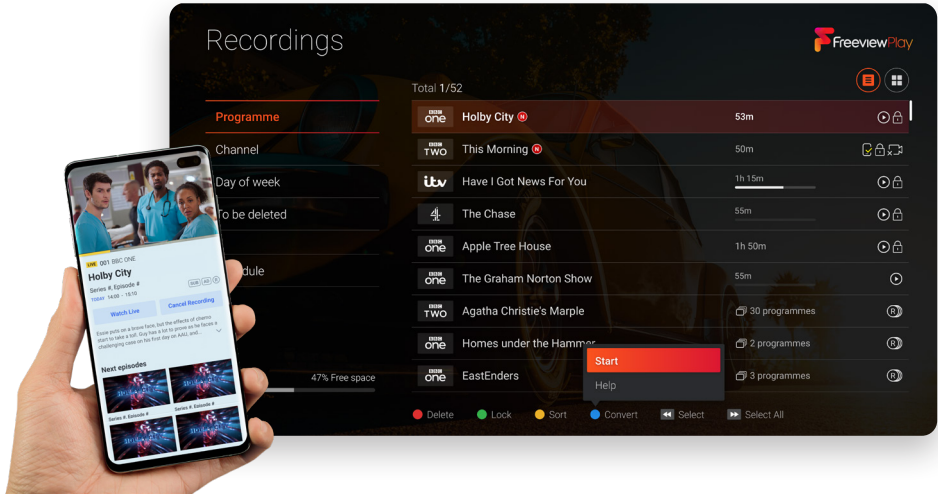

## Cast videos, photos and music

With Chromecast built-in stream the entertainment you love from your phone, tablet or laptop to your TV.\*

## Control your smart devices

Command compatible smart home devices working with Google using the Google Home™ app.

\*Compatible apps and devices may be required.

Photo Credit: Clayton Cardinalli

# Humax AURA app

TV you love on any screen and on the go

## Humax AURA app

Conveniently access many of the same features as your set top box from your compatible smart devices.