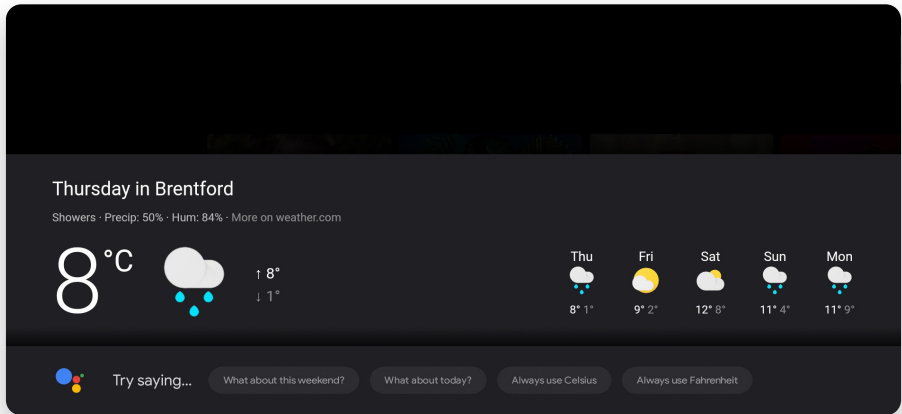

Meet your Google Assistant

Ask it questions. Tell it to do things. It's always ready to help

A faster way to entertainment

Easily find and watch your favourite movies, shows, and music including videos from YouTube. Or enjoy your vacation photos on the big screen all with your voice.

Select (Google Assistant Logo) at the top left of your screen or press the Assistant button on your remote to talk to Google Assistant.

“Show me action movies.”
“Play yoga videos on YouTube”
“Turn up the volume”

A little help on your big screen

Ask Google Assistant questions and see answers from Google on the big screen. Dim the lights and control smart home devices. Or even manage tasks by using your voice.

“Dim the living room lights”
“Where is the nearest post office?”
“How’s the commute to work?”

Please refer to the Google Assistant website for more commands.