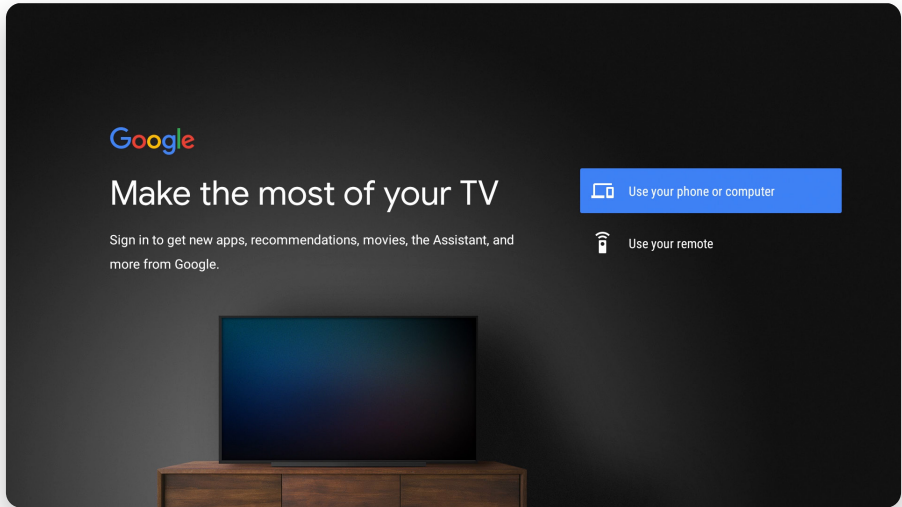

Onscreen Setup

Follow the setup instructions using your remote or smart device

Using your mobile or PC

Sync your Google Account from your mobile device or PC. Ensure you're connected to the same network. (Android & iOS compatible)

Channel Search

Usually takes 2-3 minutes for the scan to complete. Ensure your aerial is connected properly. You can re-scan later if needed.

Using your remote control

Follow the step-by-step instructions on screen using your remote control.

Helpful Tips

Perfect time to learn about exciting features your box has with useful on-screen demonstrations.