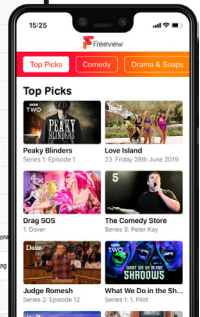

Explore Freeview on your set top box

Visit channel 100 on your Humax Freeview Play Recorder to access all our on-demand players, search for your favourite shows, and discover new ones with Recommendations, all in one place.

Freeview app on iOS & Android

Browse great shows from BBC iPlayer, ITV Hub, All 4, My5 and UKTV Play, all in one place. Just make sure you have their apps on your device to enjoy the best Freeview experience.

Channel availability subject to geographic location and coverage. Aerial upgrade and/or receiver may be required. A minimum broadband speed of 2Mbps is required to watch catch up and on demand services – this will count towards any monthly broadband data allowance.