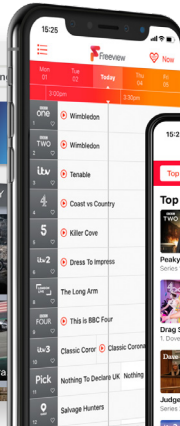

Explore Freeview on your set top box

Visit channel 100 on your Humax Freeview Play Recorder to access all our on-demand players, search for your favourite shows, and discover new ones with Recommendations, all in one place.

Freeview app on iOS & Android

Browse great shows from BBC iPlayer, ITV Hub, All 4, My5 and UKTV Play, all in one place. Just make sure you have their apps on your device to enjoy the best Freeview experience.

Channel availability subject to geographic location and coverage. Aerial upgrade and/or receiver may be required. A minimum broadband speed of 2Mbps is required to watch catch up and on demand services – this will count towards any monthly broadband data allowance.