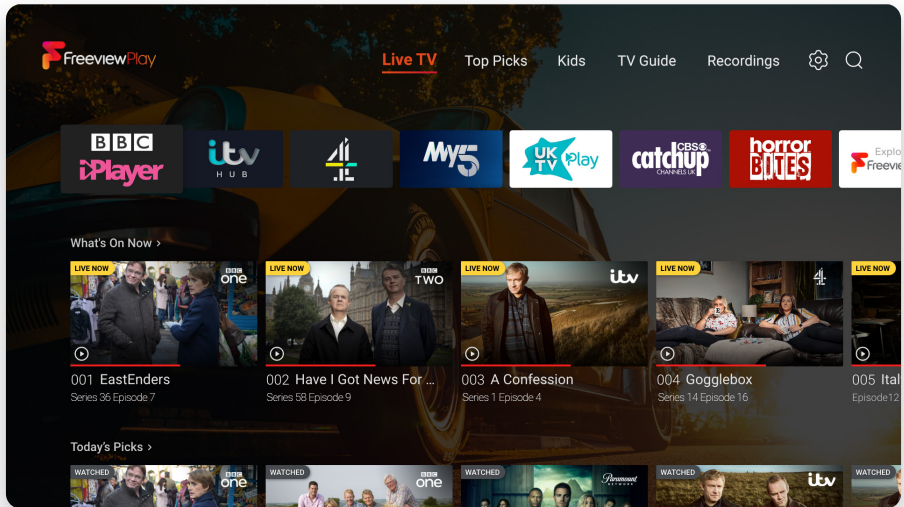

# Freeview Play Home

Easily find your favourite shows and movies at a glance

Use the  button on your remote to access this screen