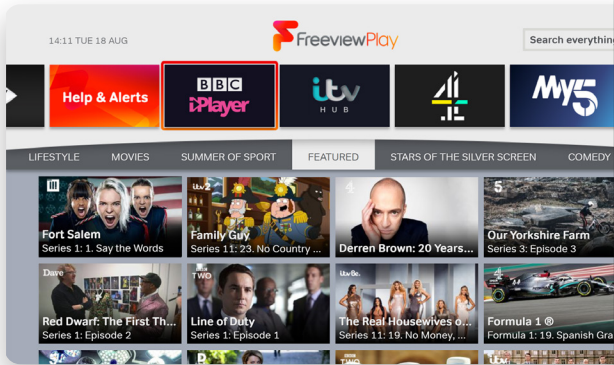

Explore Freeview on your set top box

Visit channel 100 on your Humax Freeview Play Recorder to access all our on-demand players, search for your favourite shows, and discover new ones with Recommendations, all in one place.

Freeview app on iOS & Android

Browse great shows from BBC iPlayer, ITV Hub, All 4, My5 and UKTV Play, all in one place. Just make sure you have their apps on your device to enjoy the best Freeview experience.

Channel availability subject to geographic location and coverage. Aerial upgrade and/or receiver may be required. A minimum broadband speed of 2Mbps is required to watch catch up and on demand services – this will count towards any monthly broadband data allowance.